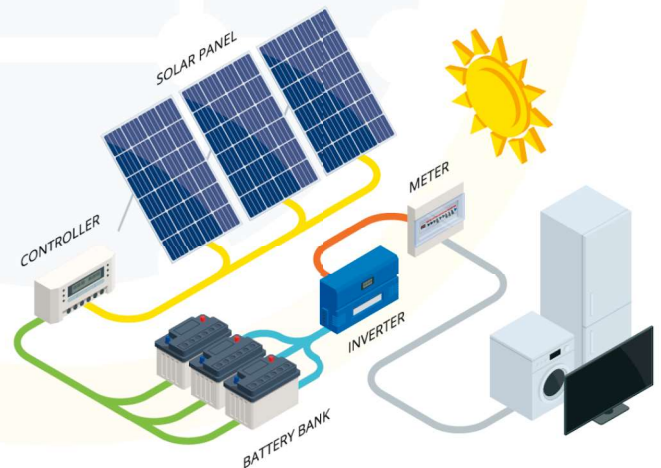

GO SOLAR WITH KEW

Your Partner in Solar Solutions

SOLAR KITS

Call Today
01273 003890

renewables@kewelectrical.co.uk

KIT 1

Pitched Roof Storage

KIT 1

4kw* Pitched Storage System Kit** *Other versions available

****Flat roof option available**

- JAM54S30-410/MR JA Solar Panel 410W - Black Frame _____ 10
- Solax G4 Hybrid Inverter 3.7kWh _____ 1
- Solax Triple Power Master 5.8kWh battery with BMU _____ 1
- AC ISOLATOR 4P 25A _____ 2
- DC ISOLATOR 4P 16A _____ 1
- PV ON ROOF LABEL _____ 1
- SOLAR PV WARNING LABEL _____ 1
- MC4 connector M+F _____ 5
- GEN METER _____ 1
- 4mm black solar cable 100m drum _____ 1
- PRO RAIL 3300MM ANODIZED _____ 9
- Universal mid/end clamp _____ 27
- Pro rail splice connector _____ 5
- Universal tile roof hook _____ 22

KIT 2

Pitched Roof Feed-In

KIT 2

4kw* Pitched Feed-In System Kit** **Other versions available*

****Flat roof option available**

- JAM54S30-410/MR JA Solar Panel 410W - Black Frame _____ 10
- Solax X1 3.6T 2 x MPPT Inverter 3.6kWh +WiFi _____ 1
- AC ISOLATOR 4P 25A _____ 2
- DC ISOLATOR 4P 16A _____ 1
- ON ROOF LABEL _____ 1
- SOLAR PV WARNING LABEL _____ 1
- MC4 Connector M+F _____ 5
- GEN METER _____ 1
- 4mm black solar cable 100m drum _____ 1
- PRO RAIL 3300MM ANODIZED _____ 9
- Universal mid/end clamp _____ 27
- Pro rail splice connector _____ 5
- Universal tile roof hook _____ 22