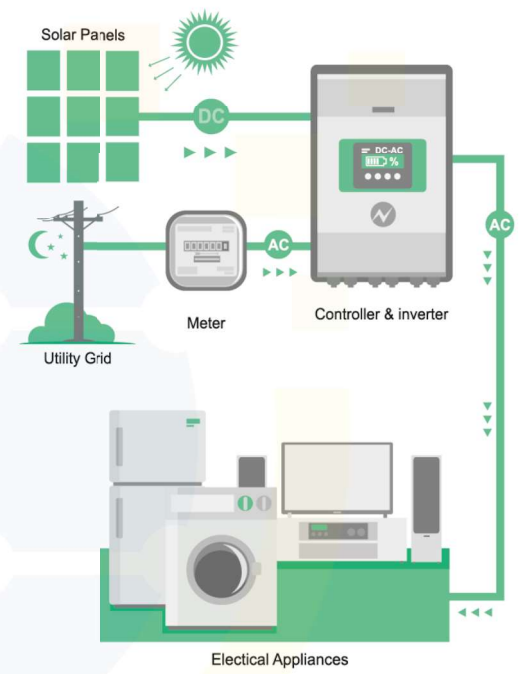

KIT 2

Pitched Roof Feed-In

KIT 2

4kw* Pitched Feed-In System Kit** **Other versions available*

****Flat roof option available**

- JAM54S30-410/MR JA Solar Panel 410W - Black Frame _____ 10
- Solax X1 3.6T 2 x MPPT Inverter 3.6kWh +WiFi _____ 1
- AC ISOLATOR 4P 25A _____ 2
- DC ISOLATOR 4P 16A _____ 1
- ON ROOF LABEL _____ 1
- SOLAR PV WARNING LABEL _____ 1
- MC4 Connector M+F _____ 5
- GEN METER _____ 1
- 4mm black solar cable 100m drum _____ 1
- PRO RAIL 3300MM ANODIZED _____ 9
- Universal mid/end clamp _____ 27
- Pro rail splice connector _____ 5
- Universal tile roof hook _____ 22