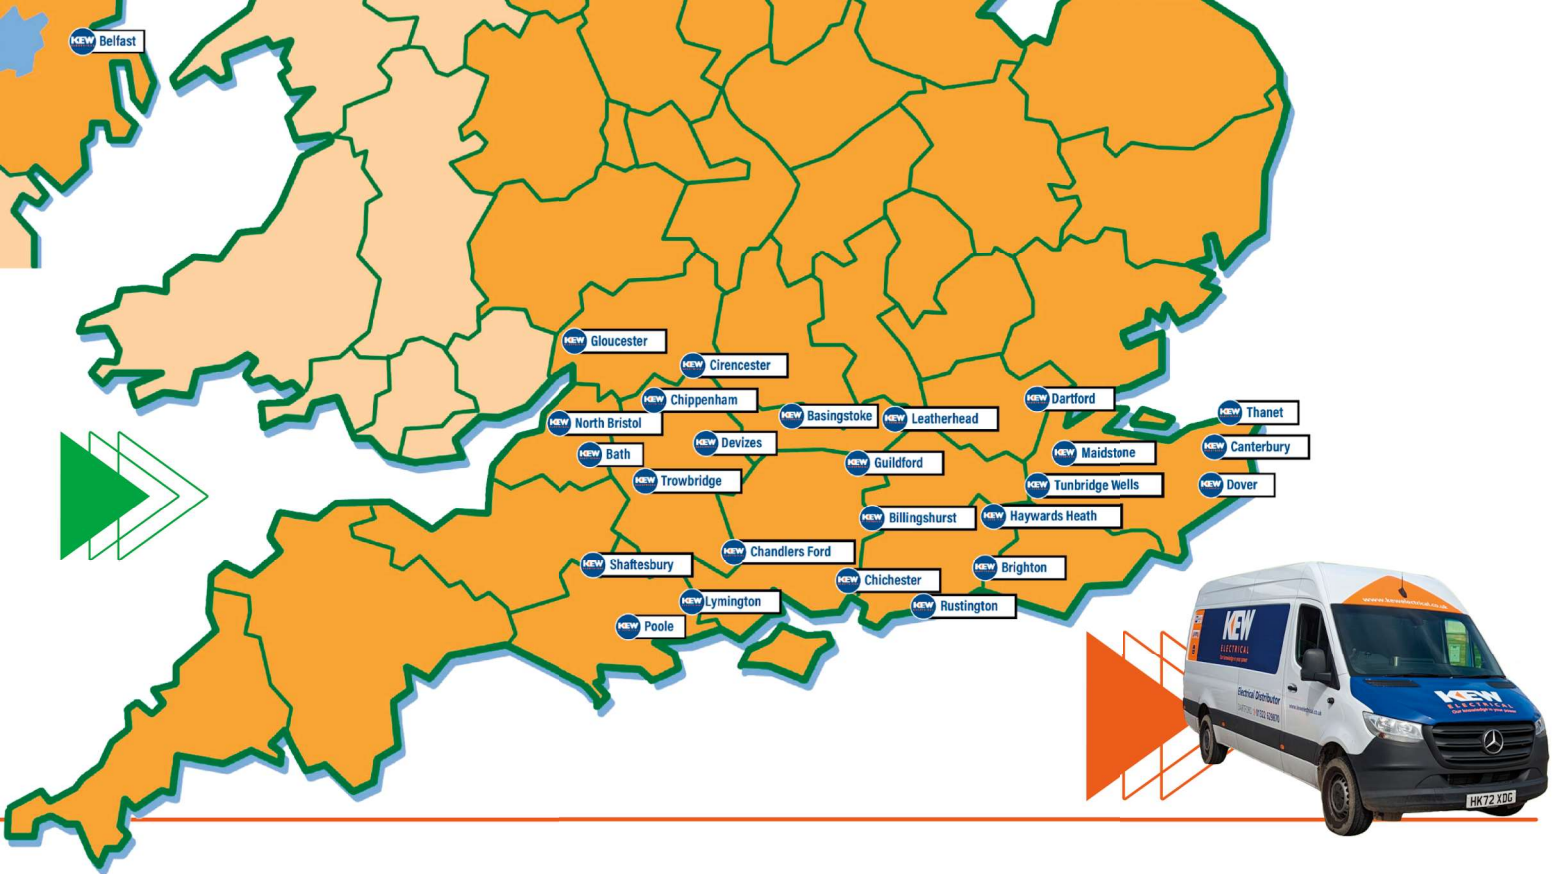

KIT 2

Pitched Roof Feed-In

KIT 2

4kw* Pitched Feed-In System Kit** **Other versions available*

****Flat roof option available**

- JAM54S30-410/MR JA Solar Panel 410W - Black Frame _____ 10
- Solax X1 3.6T 2 x MPPT Inverter 3.6kWh +WiFi _____ 1
- AC ISOLATOR 4P 25A _____ 2
- DC ISOLATOR 4P 16A _____ 1
- ON ROOF LABEL _____ 1
- SOLAR PV WARNING LABEL _____ 1
- MC4 Connector M+F _____ 5
- GEN METER _____ 1
- 4mm black solar cable 100m drum _____ 1
- PRO RAIL 3300MM ANODIZED _____ 9
- Universal mid/end clamp _____ 27
- Pro rail splice connector _____ 5
- Universal tile roof hook _____ 22